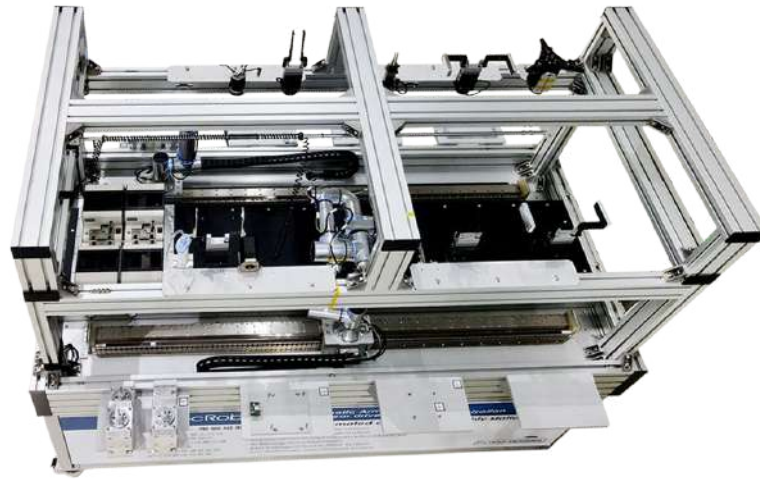

CHIEFTEK PRECISION CO., LTD.

cpcRobot

Not only for users, but also for designers
cpc's products inspire you!
Together with cpc to achieve new levels of innovation!