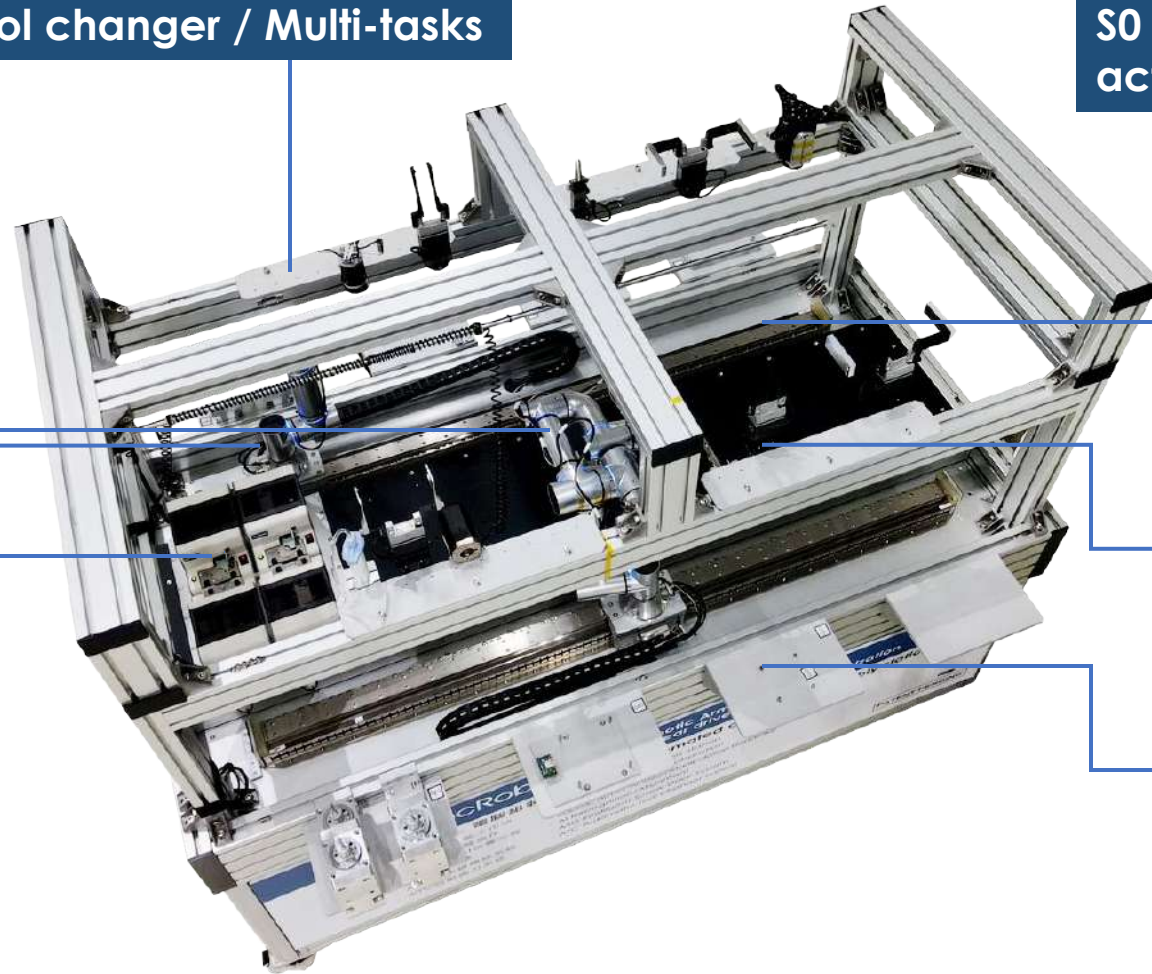

cpcRobot

Not only for users, but also for designers
cpc's products inspire you!
Together with cpc to achieve new levels of innovation!

ATC fast automatic tool changer / Multi-tasks

S0 6 DoF robot arm with linear actuators

Vision task

ASD automated screwdriving

Assembly area

Material input area

CHIEFTEK PRECISION CO., LTD.

cpcRobot

Not only for users, but also for designers
cpc's products inspire you!
Together with cpc to achieve new levels of innovation!