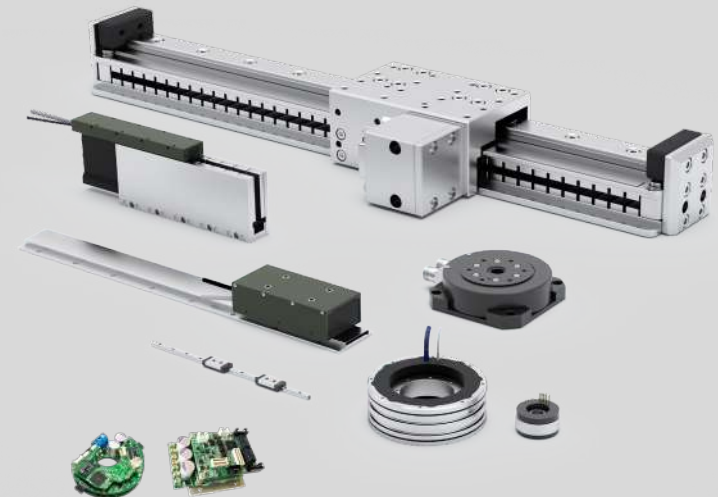

CHIEFTEK PRECISION CO., LTD.

cpcRobot

cpcStudio

cpcCells

報告人：許心璞 特助