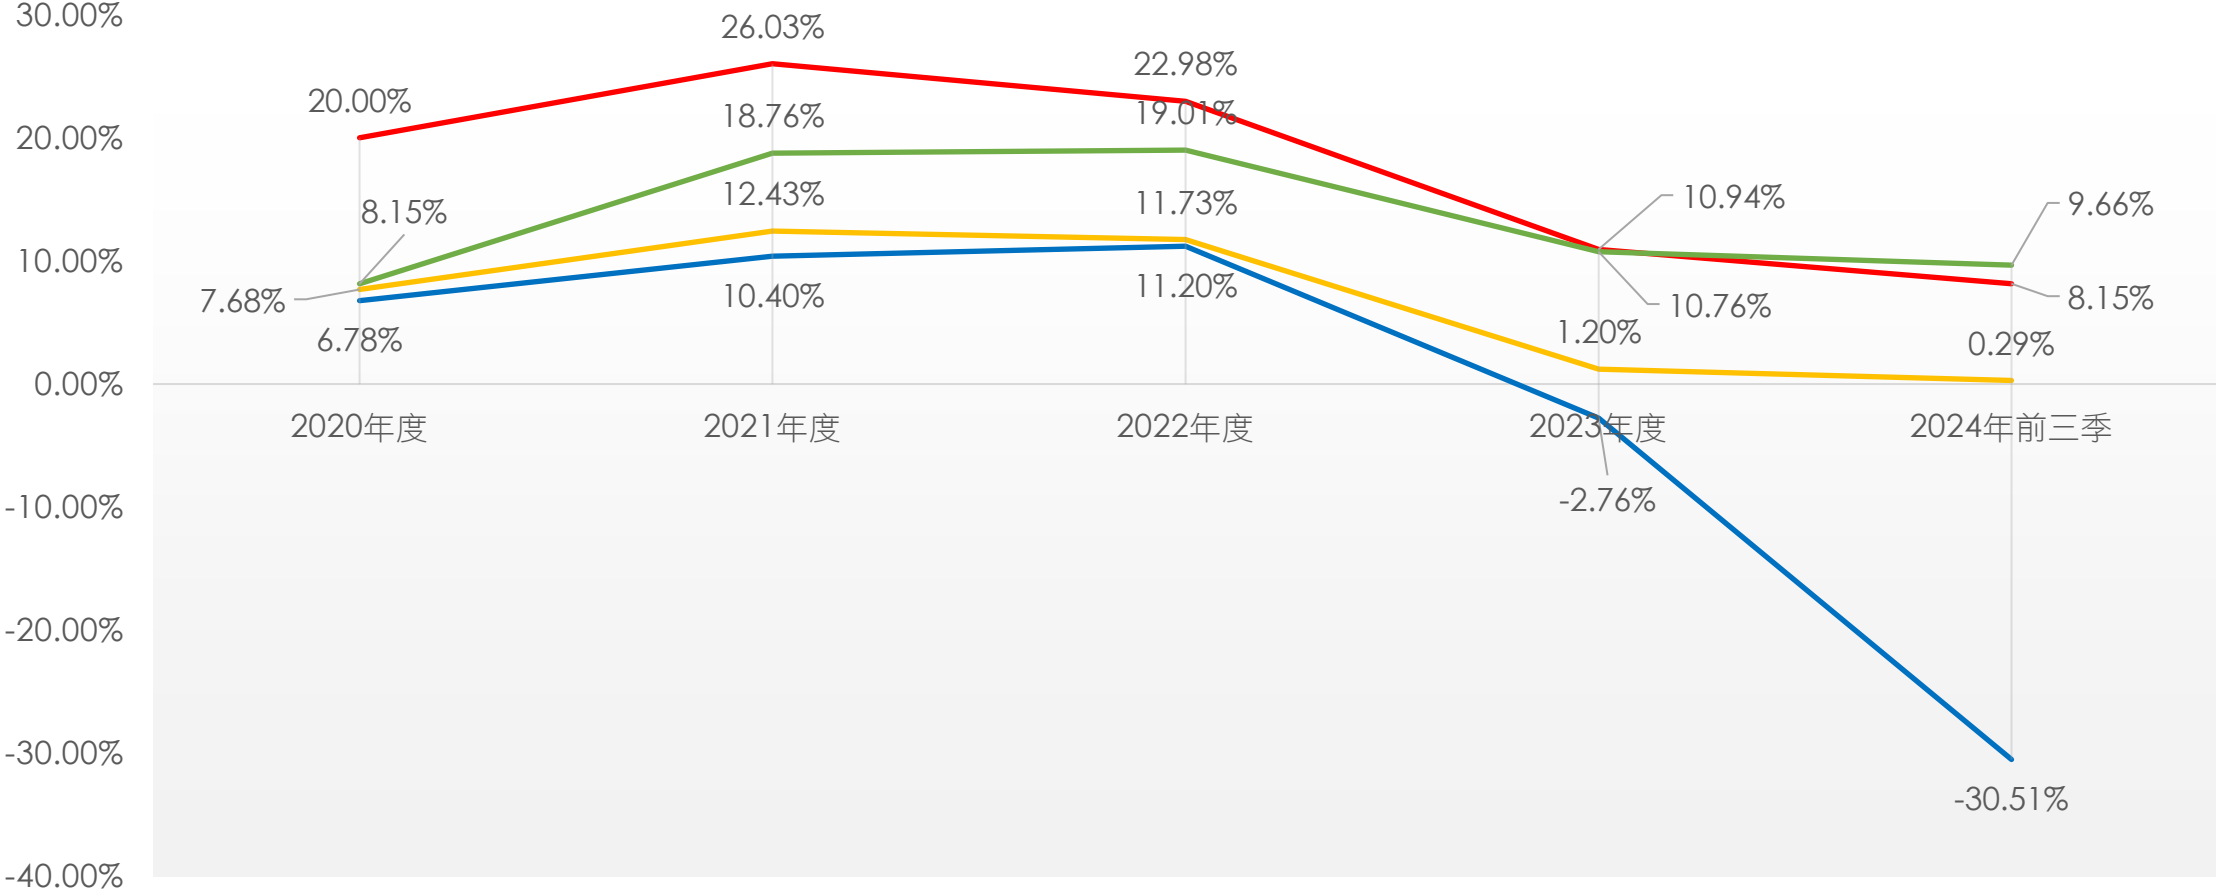

2020~2024 年前三季 營業利益趨勢圖

— 直得 — 上銀 — 全球傳動 — 大銀微

資料來源：公開資訊觀測站