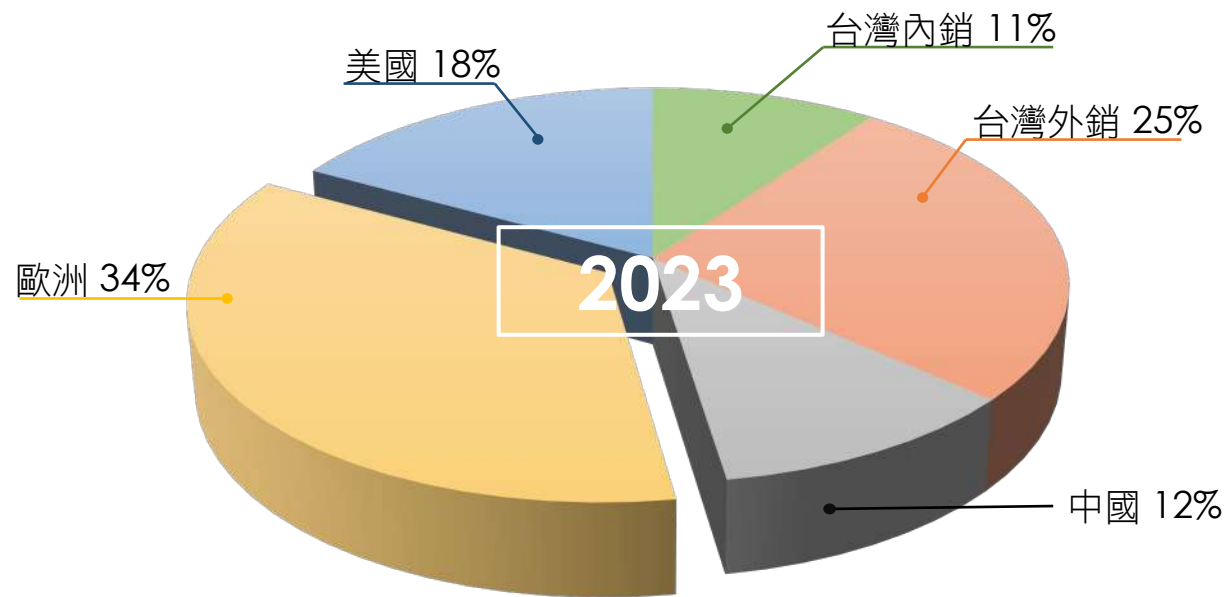

Not only for users, but also for designers

cpc's products inspire you!

Together with cpc to achieve new levels of innovation!

2020~2024 年前三季度 產品別營收趨勢圖

CHIEFTEK PRECISION CO., LTD.

Not only for users, but also for designers
cpc's products inspire you!
Together with cpc to achieve new levels of innovation!

2022~2024 年前三季 地區別營收占比

2023~2024 年前三季 內外銷地區別營收占比

■ 內銷 ■ 外銷

CHIEFTEK PRECISION CO., LTD.

Not only for users, but also for designers
cpc's products inspire you!
Together with cpc to achieve new levels of innovation!