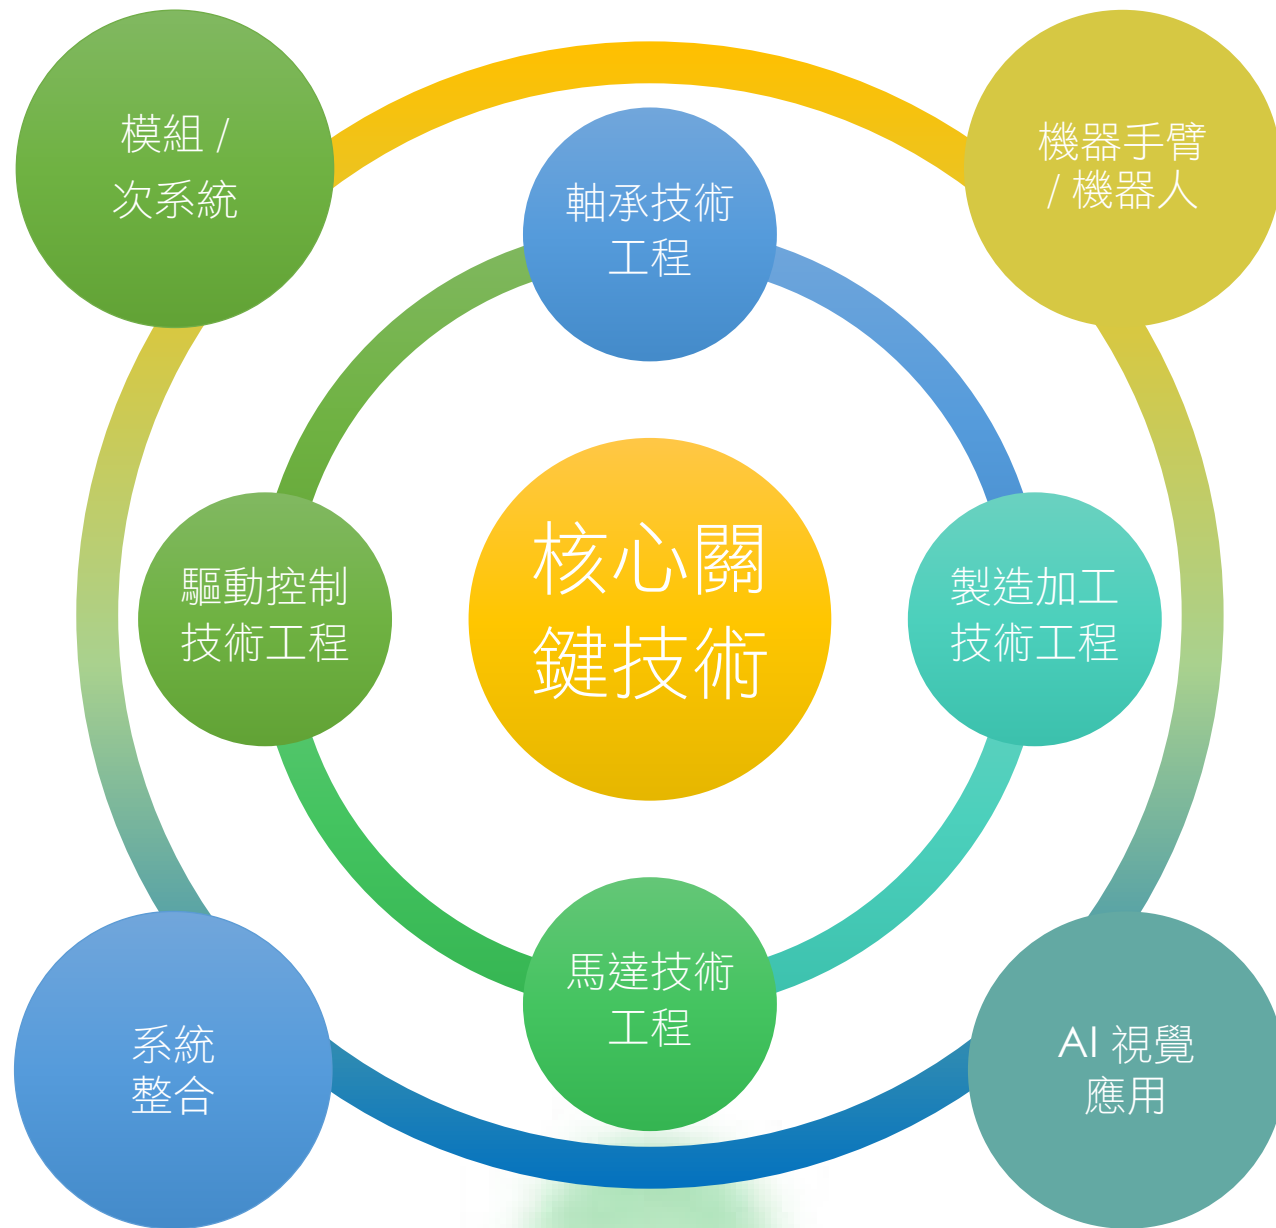

服務擴張

CHIEFTEK PRECISION CO., LTD.

Not only for users, but also for designers
cpc's products inspire you!
Together with cpc to achieve new levels of innovation!