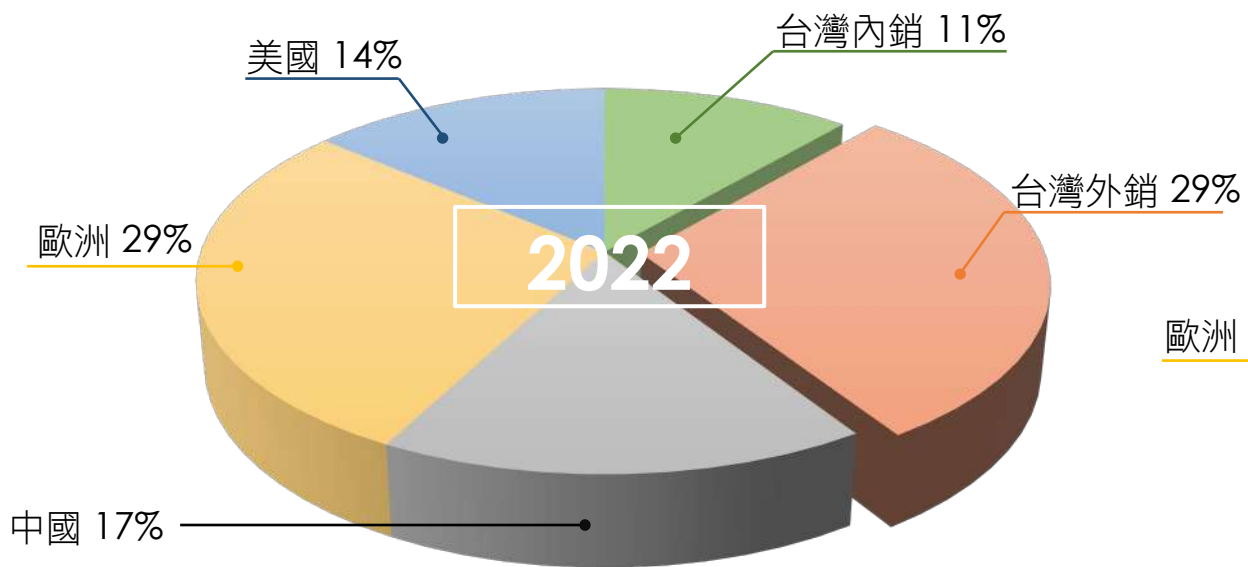

Not only for users, but also for designers

cpc's products inspire you!

Together with cpc to achieve new levels of innovation!

2020~2024 年前三季度 產品別營收趨勢圖

CHIEFTEK PRECISION CO., LTD.

Not only for users, but also for designers
cpc's products inspire you!
Together with cpc to achieve new levels of innovation!

2022~2024 年前三季 地區別營收占比

2023~2024 年前三季 內外銷地區別營收占比

■ 內銷 ■ 外銷

CHIEFTEK PRECISION CO., LTD.

Not only for users, but also for designers
cpc's products inspire you!
Together with cpc to achieve new levels of innovation!