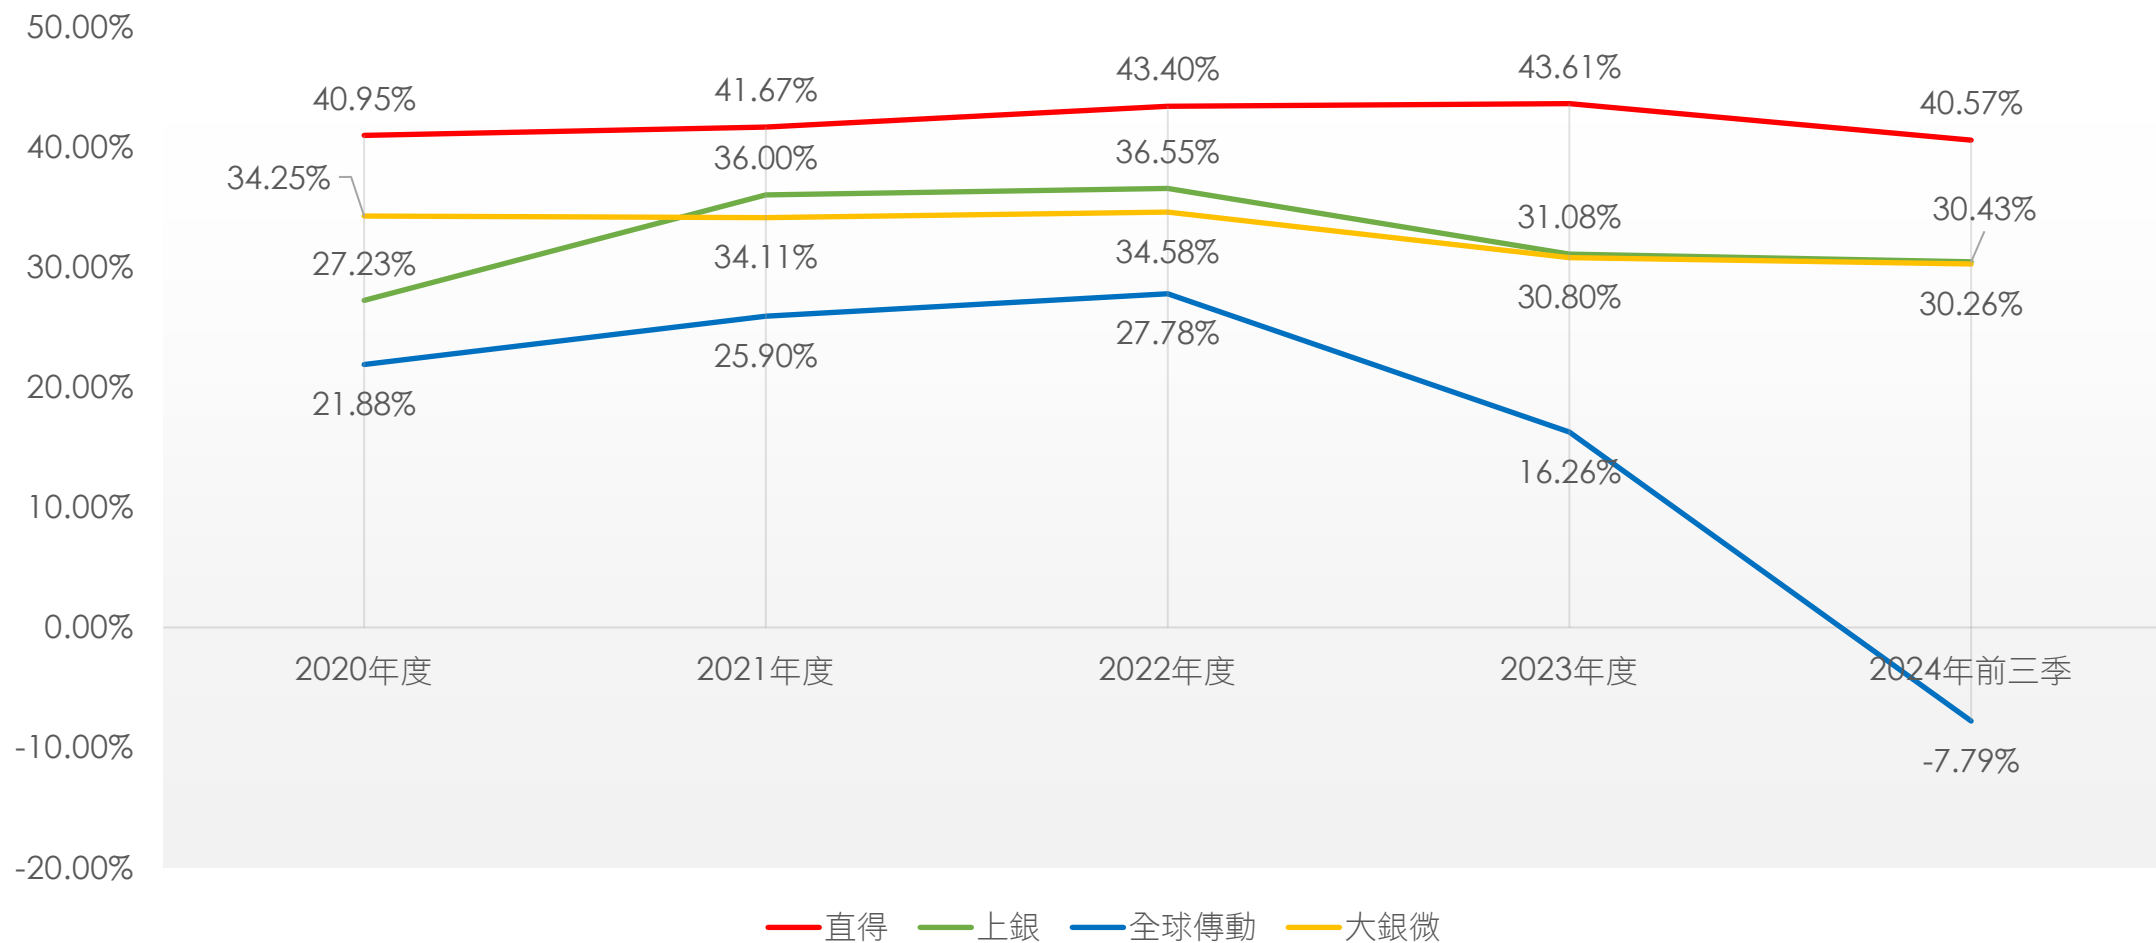

2020~2024 年前三季 營業毛利趨勢圖

資料來源：公開資訊觀測站

CHIEFTEK PRECISION CO., LTD.

Not only for users, but also for designers
cpc's products inspire you!
Together with cpc to achieve new levels of innovation!