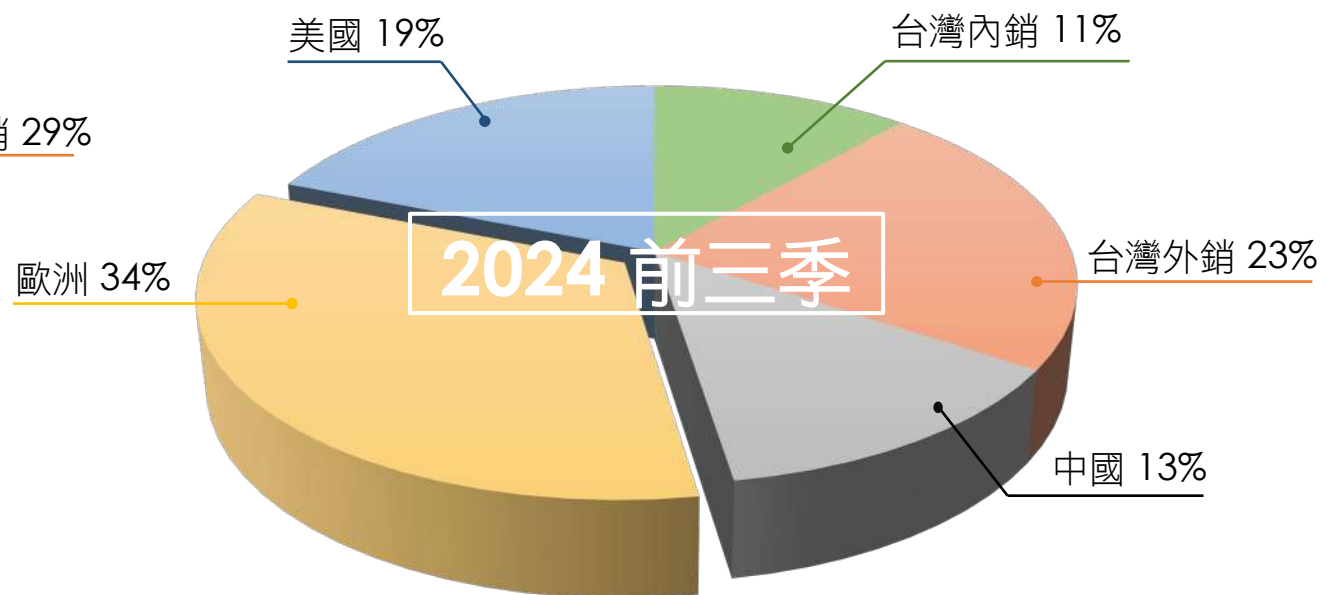

Not only for users, but also for designers

cpc's products inspire you!

Together with cpc to achieve new levels of innovation!

2020~2024 年前三季度 產品別營收趨勢圖

CHIEFTEK PRECISION CO., LTD.

Not only for users, but also for designers
cpc's products inspire you!
Together with cpc to achieve new levels of innovation!

2022~2024 年前三季 地區別營收占比

2023~2024 年前三季 內外銷地區別營收占比

■ 內銷 ■ 外銷

CHIEFTEK PRECISION CO., LTD.

Not only for users, but also for designers
cpc's products inspire you!
Together with cpc to achieve new levels of innovation!