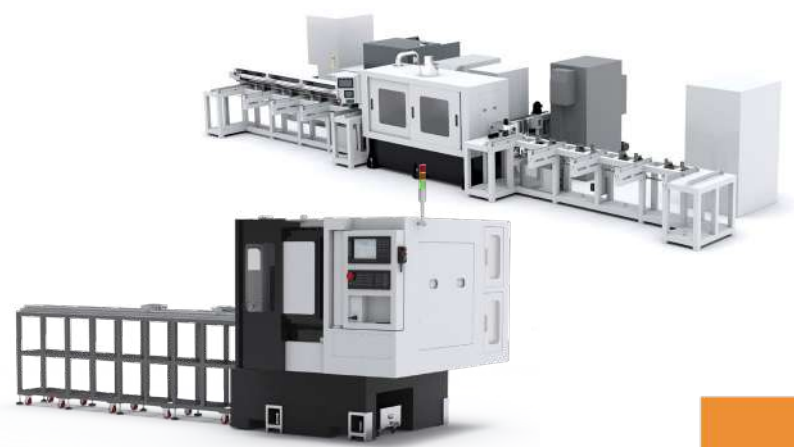

cpcStudio

software PLC / IDE platform

<p>cpcStudio Windows</p> <ul style="list-style-type: none"> including Editor, Compiler, Debugger, Simulator creating PLC, NC and Robotics projects supports IEC 61131-3 : LD, FBD and ST supports PLCopen motion control function blocks built-in robotics libraries to control cpcRobots 	<p>cpcRuntime Linux Embedded RTOS</p> <ul style="list-style-type: none"> PLCopen motion control libraries robotics libraries variables interchange protocol EtherCAT master CNC libraries
---	---